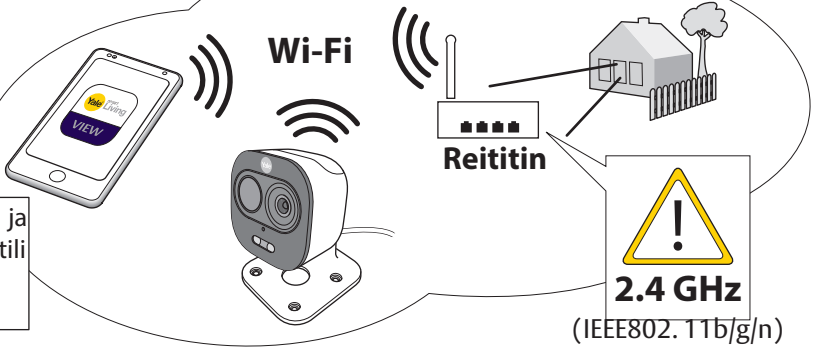

2 Luo käyttäjätili

Avaa sovellus ja luo uusi käyttäjätili