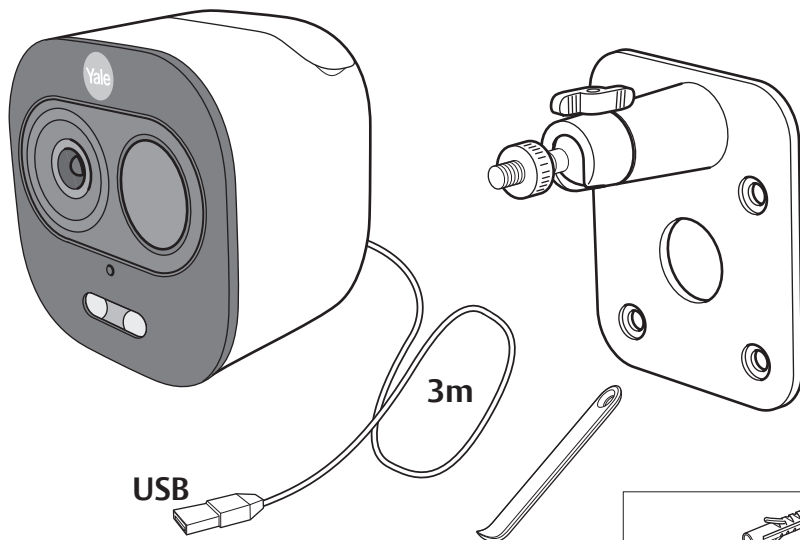

All-in-One  
WiFi  
valvontakamera  
SV-DAFX-W / SV-DAFX-W EU

 Not included  
 Ei sisälly pakkaukseen.  
 Max 128 GB

1