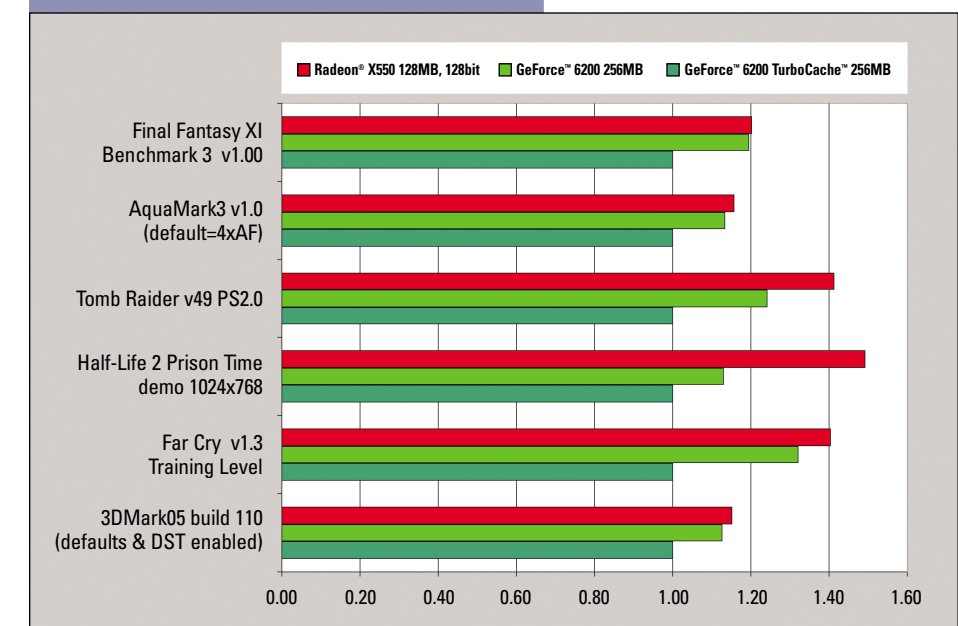

RADEON® X550 VS OTHERS*

* Radeon X550 128MB 128-bit compared with GeForce™ 6200 with 256MB TurboCache™ and GeForce 6200™ 256MB. Test system: Intel Pentium 4, 3.4GHz, 512MB RAM. Graphics settings: 1024x768. Drivers: ATI 8.121rc1, NVIDIA 71.84

AVAILABLE FROM:

Visit ATI's Add-in-Board partners or ATI.com for more information on product availability and configurations.

ABIT Computer Corp. www.abit.com.tw	Giga-byte Technology www.gigabyte.com.tw	Palit Microsystems, Inc. www.palit.com.tw
ASUS www.asus.com	Hightech Information Systems www.hisdigital.com	Sapphire Technology www.sapphiretech.com
Connect3D www.connect3d.com	Info-Tek Corp. (GeCube brand) www.gecube.com.tw	TUL Corp (PowerColor brand) www.tul.com www.power-color.com
Diamond Multimedia www.diamondmultimedia.com	MSI Computer www.msi.com.tw	Visiontek www.visiontek.com