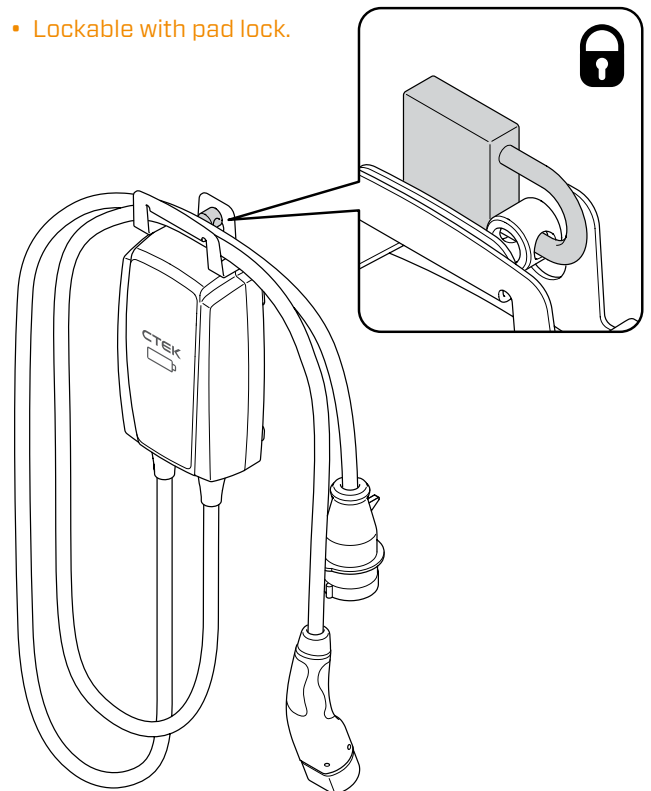

LOCKABLE AND NEAT CABLE STORAGE FOR YOUR NJORD® GO

NJORD® GO WALL MOUNT is secure, lockable storage for your NJORD® GO, for easy access to the EVSE & neat cable storage.

- Rugged sheet metal hanger
- Easy to remove and carry with.
- Built in handle.
- Lockable with pad lock.

MATERIAL	Steel 2 mm
COLOUR	Black
INCLUDED	2 long screws, 2 short screws, 1 upper bracket, 1 lower bracket, 1 large fastening bolt, 1 small fastening bolt.
ARTICLE NO.	40-388