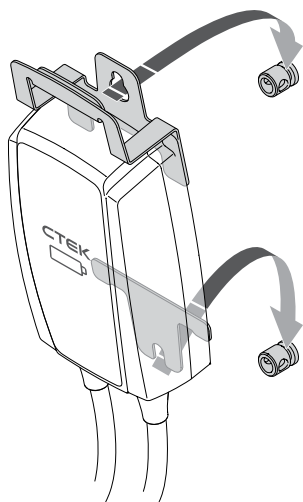

LOCKABLE AND NEAT CABLE STORAGE FOR YOUR NJORD® GO

NJORD® GO WALL MOUNT is secure, lockable storage for your NJORD® GO, for easy access to the EVSE & neat cable storage.

- Rugged sheet metal hanger
- Easy to remove and carry with.
- Built in handle.
- Lockable with pad lock.

MATERIAL	Steel 2 mm
COLOUR	Black
INCLUDED	2 long screws, 2 short screws, 1 upper bracket, 1 lower bracket, 1 large fastening bolt, 1 small fastening bolt.
ARTICLE NO.	40-388